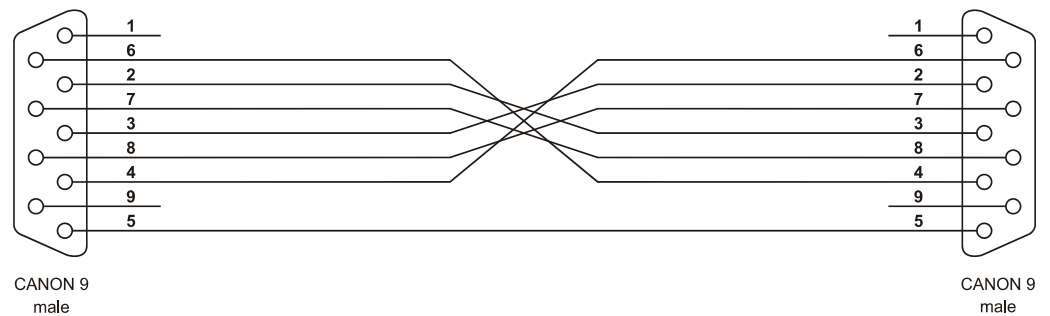

RED9V9VK

Reduction CANON 9, male – CANON 9, male

TECHNICAL DATA

Connectors	CANON 9, male CANON 9, male
Length	0 m
Operating temperature	-20 to 70 °C

WIRING DIAGRAM

PIN WIRING

CANON 9 male	CANON 9 male
1	-
2	3
3	2
4	6
5	5
6	4
7	8
8	7
9	-

ORDERING INFORMATION

RED9V9VK	Reduction, CANON 9, male – CANON 9, male, cross-wired, data sheet
----------	-------------------------------------------------------------------