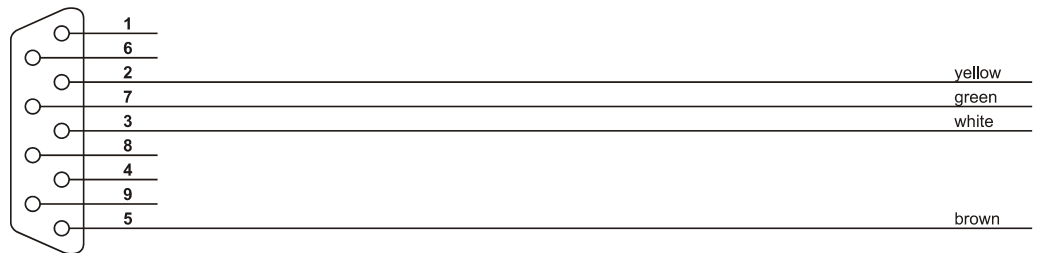

KABEL 232XZ

CANON 9, female – lead tail

TECHNICAL DATA

Connectors	CANON 9, female lead tail
Length	2 m
Operating temperature	-20 to 70 °C

WIRING DIAGRAM

CANON 9
female

PIN WIRING

CANON 9 female	Lead color
1	-
2	Yellow
3	White
4	-
5	Braun
6	-
7	Green
8	-
9	-

ORDERING INFORMATION

KABEL 232XZ	Connecting cable, CANON 9 (female) – lead tail, length 2 m, data sheet
-------------	--