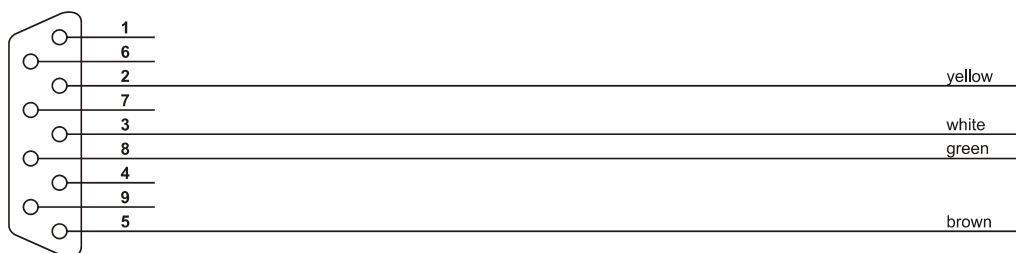

KABEL 232XV

CANON 9, male – lead tail

TECHNICAL DATA

Connectors	CANON 9, male lead tail
Length	2 m
Operating temperature	-20 to 70 °C

WIRING DIAGRAM

CANON 9
male

PIN WIRING

CANON 9 male	Lead color
1	-
2	Yellow
3	White
4	-
5	Braun
6	-
7	-
8	Green
9	-

ORDERING INFORMATION

KABEL 232XV	Connecting cable, CANON 9 (male) – lead tail, length 2 m, data sheet
-------------	----------------------------------------------------------------------