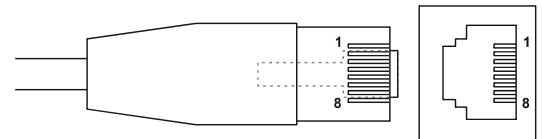

KABEL 232RRA

RJ45 – RJ45

TECHNICAL DATA

Connectors	RJ45 RJ45
Length	0.5 m
Operating temperature	-20 to 70 °C

WIRING DIAGRAM

PIN WIRING

RJ45	RJ45
1	1
2	2
3	3
4	4
5	5
6	6
7	7
8	8

ORDERING INFORMATION

KABEL 232RRA	Connecting cable, RJ45 – RJ45, length 0.5 m, data sheet
--------------	---