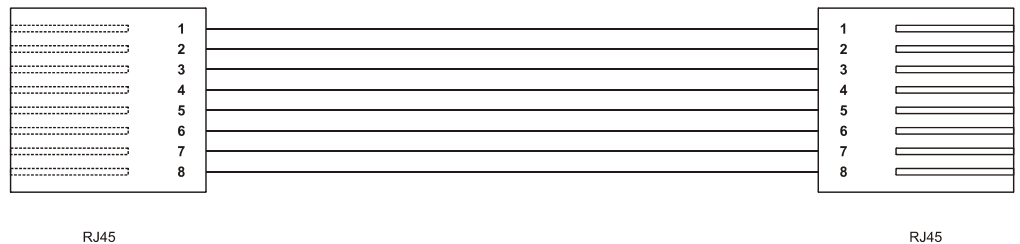

KABEL 232RRA

RJ45 – RJ45

TECHNICAL DATA

Connectors	RJ45 RJ45
Length	0.5 m
Operating temperature	-20 to 70 °C

WIRING DIAGRAM

PIN WIRING

RJ45	RJ45
1	1
2	2
3	3
4	4
5	5
6	6
7	7
8	8

ORDERING INFORMATION

KABEL 232RRA	Connecting cable, RJ45 – RJ45, length 0.5 m, data sheet
--------------	---