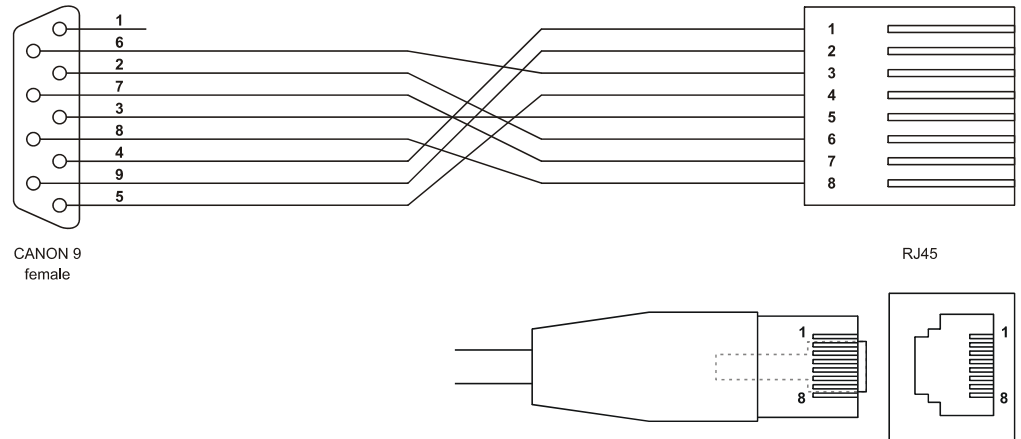

KABEL 232RP

CANON 9, female – RJ45

TECHNICAL DATA

Connectors	CANON 9, female RJ45
Length	2 m
Operating temperature	-20 to 70 °C

WIRING DIAGRAM

PIN WIRING

CANON 9 female	RJ45
1	-
2	6
3	5
4	1
5	4
6	3
7	7
8	8
9	2

ORDERING INFORMATION

KABEL 232RP	Connecting cable, CANON 9 (female) – RJ45, length 2 m, data sheet
-------------	---