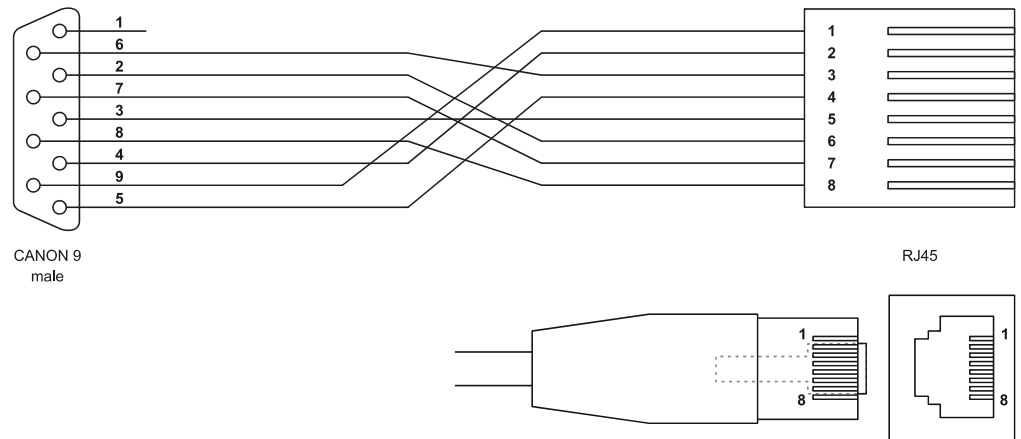

KABEL 232RMS

CANON 9, male – RJ45

TECHNICAL DATA

Connectors	CANON 9, male RJ45
Length	2 m
Operating temperature	-20 to 70 °C

WIRING DIAGRAM

PIN WIRING

CANON 9 male	RJ45
1	-
2	6
3	5
4	2
5	4
6	3
7	7
8	8
9	1

ORDERING INFORMATION

KABEL 232RMS | Connecting cable, CANON 9 (female) – RJ45, length 2 m, data sheet