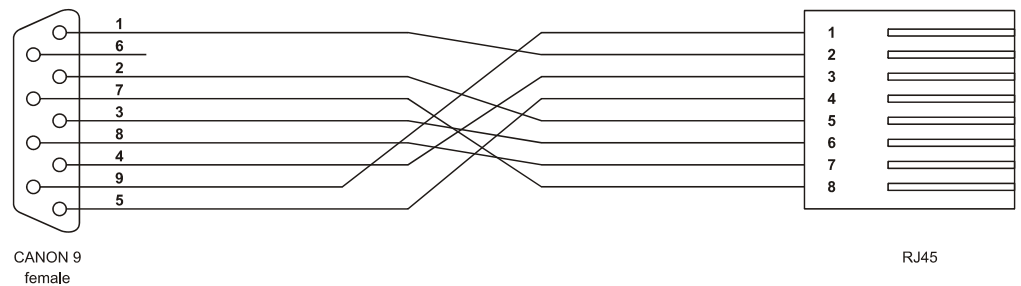

KABEL 232RMP

CANON 9, female – RJ45

TECHNICAL DATA

Connectors	CANON 9, female RJ45
Length	2 m
Operating temperature	-20 to 70 °C

WIRING DIAGRAM

PIN WIRING

CANON 9 male	RJ45
1	2
2	5
3	6
4	3
5	4
6	-
7	8
8	7
9	1

ORDERING INFORMATION

KABEL 232RMP	Connecting cable, CANON 9 (female) – RJ45, length 2 m, data sheet