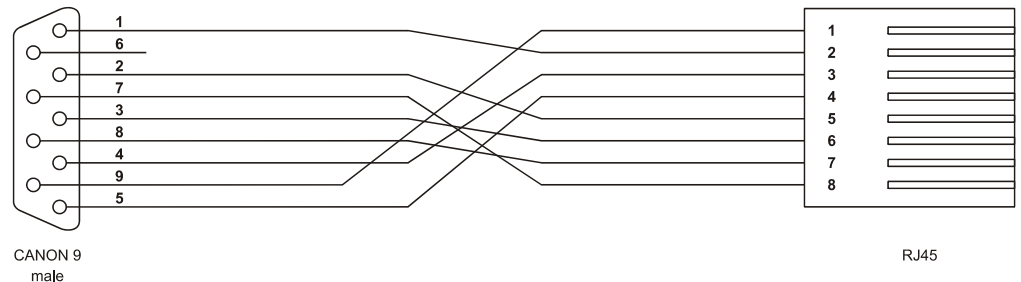

KABEL 232R9

CANON 9, male – RJ45

TECHNICAL DATA

Connectors	CANON 9, male RJ45
Length	2 m
Operating temperature	-20 to 70 °C

WIRING DIAGRAM

PIN WIRING

CANON 9 male	RJ45
1	2
2	5
3	6
4	3
5	4
6	-
7	8
8	7
9	1

ORDERING INFORMATION

KABEL 232R9	Connecting cable, CANON 9 (male) – RJ45, length 2 m, data sheet