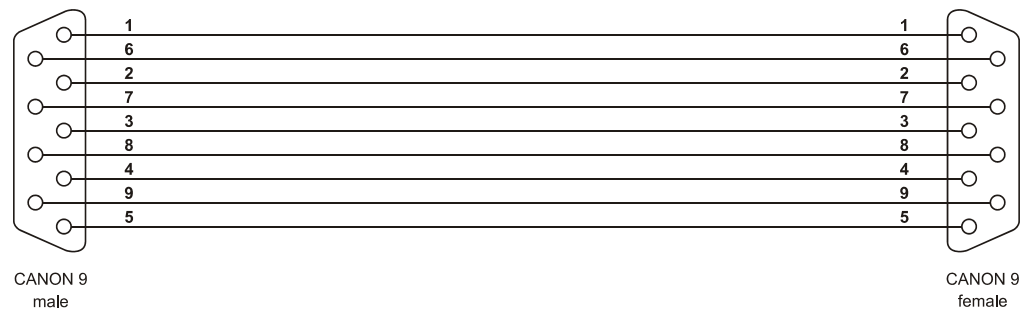

KABEL 232P

CANON 9, male – CANON 9, female

TECHNICAL DATA

Connectors	CANON 9, male CANON 9, female
Length	2 m
Operating temperature	-20 to 70 °C

WIRING DIAGRAM

PIN WIRING

CANON 9 male	CANON 9 female
1	1
2	2
3	3
4	4
5	5
6	6
7	7
8	8
9	9

ORDERING INFORMATION

KABEL 232P	Connecting cable, CANON 9 (male) – CANON 9 (female), length 2 m, data sheet
------------	---