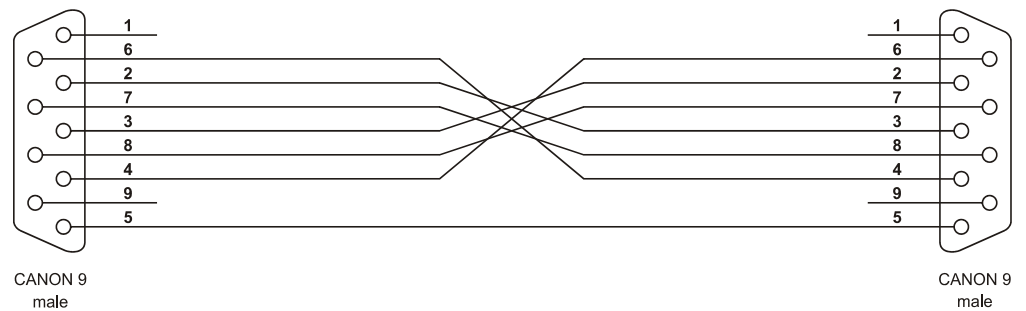

KABEL 232M9

CANON 9, male – CANON 9, male

TECHNICAL DATA

| | |
|-----------------------|--------------------------------|
| Connectors | CANON 9, male CANON 9, male |
| Length | 2 m |
| Operating temperature | -20 to 70 °C |

WIRING DIAGRAM

PIN WIRING

| CANON 9 male | CANON 9 male |
|--------------|--------------|
| 1 | - |
| 2 | 3 |
| 3 | 2 |
| 4 | 6 |
| 5 | 5 |
| 6 | 4 |
| 7 | 8 |
| 8 | 7 |
| 9 | - |

ORDERING INFORMATION

| | |
|-------------|---------------------------------------------------------------------------|
| KABEL 232M9 | Connecting cable, CANON 9 (male) – CANON 9 (male), length 2 m, data sheet |
|-------------|---------------------------------------------------------------------------|