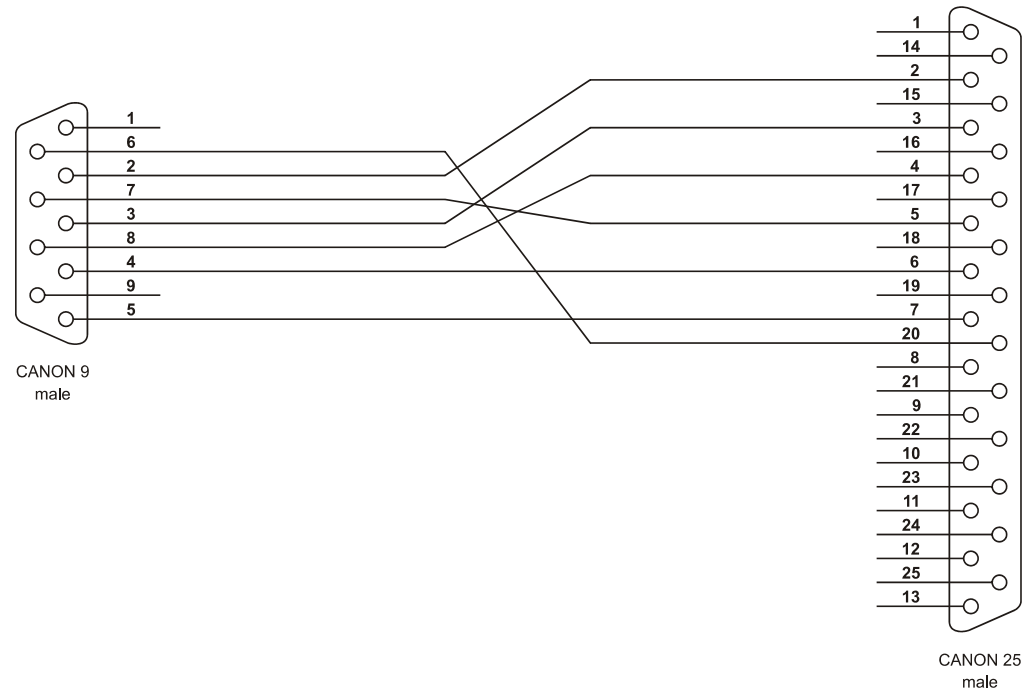

KABEL 232M

CANON 9, male – CANON 25, male

TECHNICAL DATA

Connectors	CANON 9, male CANON 25, male
Length	2 m
Operating temperature	-20 to 70 °C

WIRING DIAGRAM

PIN WIRING

CANON 9 male	CANON 25 male
1	-
2	2
3	3
4	6
5	7
6	20
7	5
8	4
9	-

ORDERING INFORMATION

KABEL 232M	Connecting cable, CANON 9 (male) – CANON 25 (male), length 2 m, data sheet
------------	--