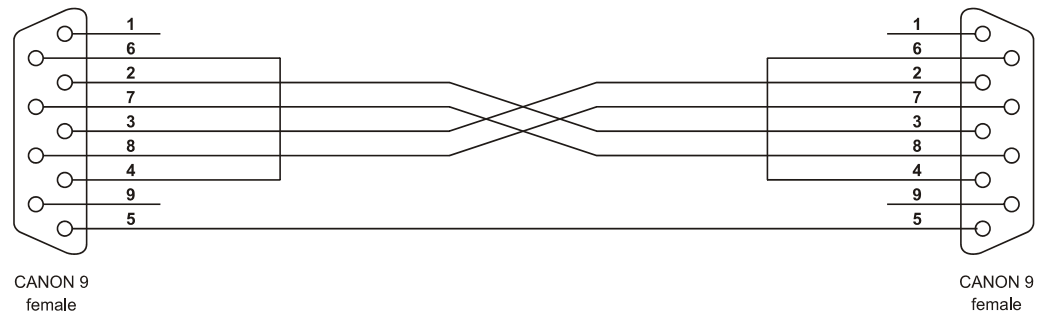

KABEL 232K

CANON 9, female – CANON 9, female

TECHNICAL DATA

Connectors	CANON 9, female CANON 9, female
Length	2 m
Operating temperature	-20 to 70 °C

WIRING DIAGRAM

PIN WIRING

CANON 9 female	CANON 9 female
1	-
2	3
3	2
4 - 6	-
5	5
-	4 - 6
7	8
8	7
9	-

ORDERING INFORMATION

KABEL 232K	Connecting cable, CANON 9 (female) – CANON 9 (female), length 2 m, data sheet